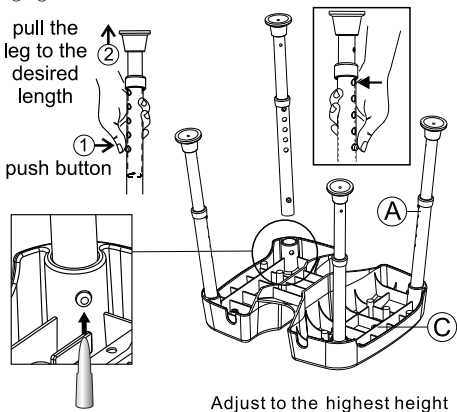

Ibiza Shower chair

CODE M403

www.mobilita.in

TollFree : 1800 121 8485

Product Description

Weight Capacity : 227 Kg

Mobilita Shower Chair is a product of quality engineering and is manufactured to meet rigid specifications.

Please read this manual carefully to ensure safe usage and understanding of maintenance instructions.

Parts	NO.	Qty
 Leg tube	Ⓐ	4
 Backrest	Ⓑ	1
 Seat	Ⓒ	1
 Tubes for backrest	Ⓓ	2
 tube A	Ⓔ	1
 tube B	Ⓕ	1
 Screw-M6x28L	Ⓖ	1
 Screw-M6x38L	Ⓗ	8
 R Type Washer	Ⓘ	9

- 1** Depress the push button and pull the lower leg to the highest height.
 Insert each leg tube (A) into the seat (C). (Caution : for secure installation, make sure the button on each leg is fully engaged to the hub on the seat).

- 2** Put tube (F) on (E) in the cross position and then screw tube (F) on (E) with parts (H) & (I) in the center. As shown in partial magnified figure, screw parts (H) & (I) with leg tube tightly.

3 Assemble the backrest into back tubes. (caution : for secure installation, make sure the button on each tube is fully engaged to the hub on the backrest).
Fix the four points of tubes **D** onto seat with part **H** & **I**