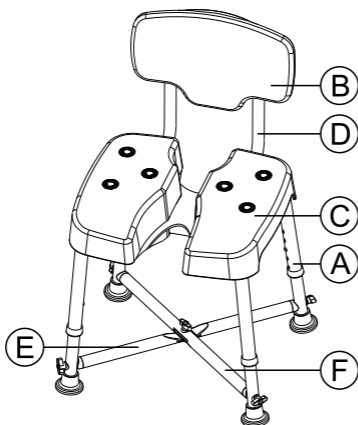

Ibiza Shower chair

CODE M403

www.mobilita.in

TollFree : 1800 121 8485

Product Description

Weight Capacity : 227 Kg

Mobilita Shower Chair is a product of quality engineering and is manufactured to meet rigid specifications.

Please read this manual carefully to ensure safe usage and understanding of maintenance instructions.

Parts	NO.	Qty
 Leg tube	Ⓐ	4
 Backrest	Ⓑ	1
 Seat	Ⓒ	1
 Tubes for backrest	Ⓓ	2
 tube A	Ⓔ	1
 tube B	Ⓕ	1
 Screw-M6x28L	Ⓖ	1
 Screw-M6x38L	Ⓗ	8
 R Type Washer	Ⓘ	9

- 1** Depress the push button and pull the lower leg to the highest height.
 Insert each leg tube (A) into the seat (C). (Caution : for secure installation, make sure the button on each leg is fully engaged to the hub on the seat).

- 2** Put tube (F) on (E) in the cross position and then screw tube (F) on (E) with parts (H) & (I) in the center. As shown in partial magnified figure, screw parts (H) & (I) with leg tube tightly.

3 Assemble the backrest into back tubes. (caution : for secure installation, make sure the button on each tube is fully engaged to the hub on the backrest).
Fix the four points of tubes **D** onto seat with part **H** & **I**