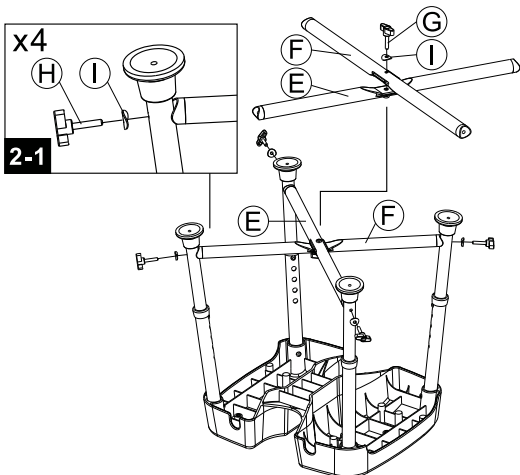

Ibiza Shower chair

CODE M403

www.mobilita.in

TollFree : 1800 121 8485

Product Description

Weight Capacity : 227 Kg

Mobilita Shower Chair is a product of quality engineering and is manufactured to meet rigid specifications.

Please read this manual carefully to ensure safe usage and understanding of maintenance instructions.

Parts	NO.	Qty
 Leg tube	Ⓐ	4
 Backrest	Ⓑ	1
 Seat	Ⓒ	1
 Tubes for backrest	Ⓓ	2
 tube A	Ⓔ	1
 tube B	Ⓕ	1
 Screw-M6x28L	Ⓖ	1
 Screw-M6x38L	Ⓗ	8
 R Type Washer	Ⓘ	9

- 1** Depress the push button and pull the lower leg to the highest height.
 Insert each leg tube (A) into the seat (C). (Caution : for secure installation, make sure the button on each leg is fully engaged to the hub on the seat).

- 2** Put tube (F) on (E) in the cross position and then screw tube (F) on (E) with parts (H) & (I) in the center. As shown in partial magnified figure, screw parts (H) & (I) with leg tube tightly.

3 Assemble the backrest into back tubes. (caution : for secure installation, make sure the button on each tube is fully engaged to the hub on the backrest).
Fix the four points of tubes **D** onto seat with part **H** & **I**