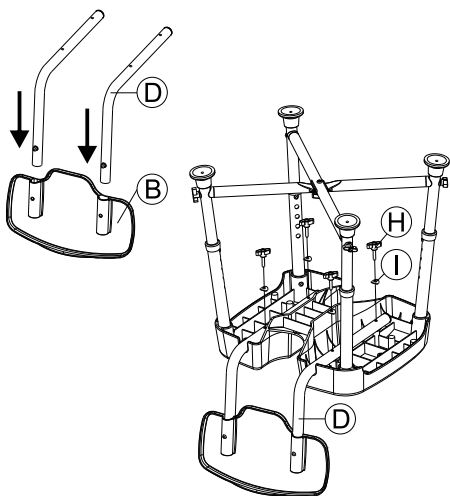

Ibiza Shower chair

CODE M403

www.mobilita.in

TollFree : 1800 121 8485

Product Description

Weight Capacity : 227 Kg

Mobilita Shower Chair is a product of quality engineering and is manufactured to meet rigid specifications.

Please read this manual carefully to ensure safe usage and understanding of maintenance instructions.

Parts	NO.	Qty
 Leg tube	Ⓐ	4
 Backrest	Ⓑ	1
 Seat	Ⓒ	1
 Tubes for backrest	Ⓓ	2
 tube A	Ⓔ	1
 tube B	Ⓕ	1
 Screw-M6x28L	Ⓖ	1
 Screw-M6x38L	Ⓗ	8
 R Type Washer	Ⓘ	9

- 1** Depress the push button and pull the lower leg to the highest height.
 Insert each leg tube (A) into the seat (C). (Caution : for secure installation, make sure the button on each leg is fully engaged to the hub on the seat).

- 2** Put tube (F) on (E) in the cross position and then screw tube (F) on (E) with parts (H) & (I) in the center. As shown in partial magnified figure, screw parts (H) & (I) with leg tube tightly.

3 Assemble the backrest into back tubes. (caution : for secure installation, make sure the button on each tube is fully engaged to the hub on the backrest).
Fix the four points of tubes **D** onto seat with part **H** & **I**