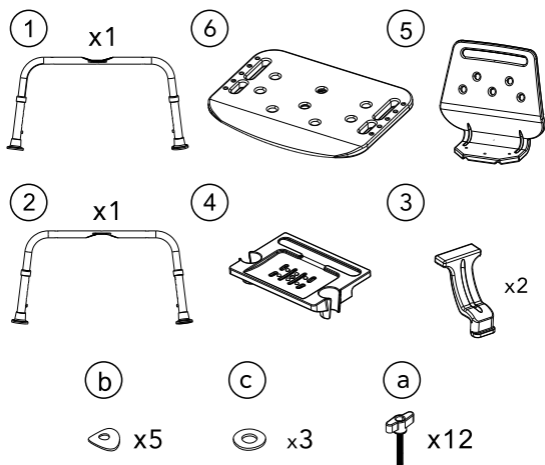

## Product Description

Weight Capacity : 227 Kg

Mobilita Shower Chair is a product of quality engineering and is manufactured to meet rigid specifications.

Please read this manual carefully to ensure safe usage and understanding of maintenance instructions.

## Check all parts

Put leg ① on ② in the cross position then screw legs ① and ② onto seat in the center with part (a) & (b), fix the five points of legs onto seat with part (a) & (b)

### Step 1

Assemble hand rest into seat and screw it with part (a) .

## Step 2

Assemble backrest into seat and screw it with part (a) & (c) .