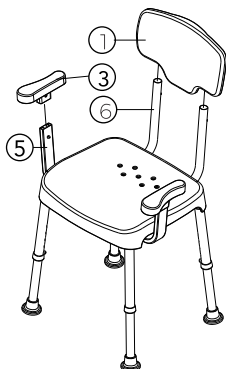

Step 1

Remove leg tubes from the hub by depressing push button.

Fix the two points of tubes ⑥ onto seat with parts ①(b) & ①(d) .

Step 2

Fix the middle point of hand rest tube onto back rest tube with parts ①(c) & ①(e) . Fix the outside point of hand rest tube with parts ①(b) & ①(e) .

Step 3

Install the backrest onto back tubes.

Step 4

Install the hand rest onto hand rest tube. (Caution: For secure installation, make sure the button on each hand rest tube is fully engaged to the hub on the hand rest.)

Step 5

Caution

- ⦿ Read instruction before assembly.
- ⦿ Please check before assembling if the parts quantities are correct.
- ⦿ Should be checked before each use to make sure it is securely assembled. Reinstall if necessary.
- ⦿ Max User Weight 227 kgs
- ⦿ Do not sit alone on the corner of the seat to avoid injuries.
- ⦿ Mobilita assumes no liability for any damage or injury caused by improper assembly or use of this product.