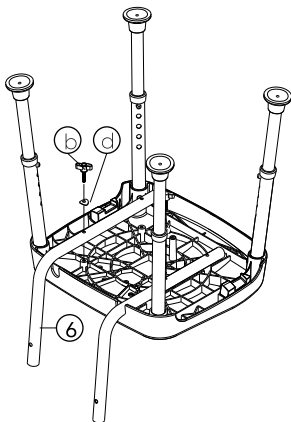

Luna Shower Chair

with arm rest

CODE M406

www.mobilita.in
TollFree : 1800 121 8485

Product Description

Weight Capacity : 227 Kg

Mobilita Shower Chair is a product of quality engineering and is manufactured to meet rigid specifications.

Please read this manual carefully to ensure safe usage and understanding of maintenance instructions.

Assembly Instruction

Check all parts

Insert each leg ④ into the seat.
(Caution: For secure installation, make sure the button on each leg is fully engaged to the hub on the seat.)

Step 1

Remove leg tubes from the hub by depressing push button.

Fix the two points of tubes ⑥ onto seat with parts ①(b) & ①(d) .

Step 2

Fix the middle point of hand rest tube onto back rest tube with parts ①(c) & ①(e) . Fix the outside point of hand rest tube with parts ①(b) & ①(e) .

Step 3

Install the backrest onto back tubes.

Step 4

Install the hand rest onto hand rest tube. (Caution: For secure installation, make sure the button on each hand rest tube is fully engaged to the hub on the hand rest.)