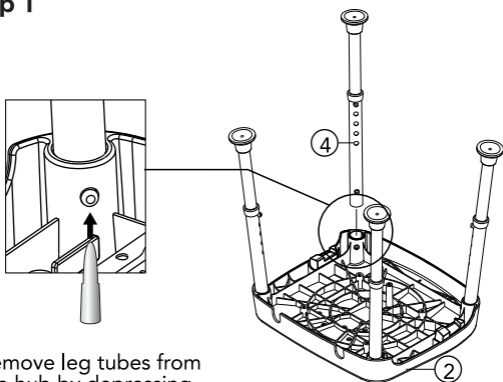

Luna Shower Chair

with arm rest

CODE M406

www.mobilita.in
TollFree : 1800 121 8485

Product Description

Weight Capacity : 227 Kg

Mobilita Shower Chair is a product of quality engineering and is manufactured to meet rigid specifications.

Please read this manual carefully to ensure safe usage and understanding of maintenance instructions.

Assembly Instruction

Check all parts

Insert each leg ④ into the seat.
(Caution: For secure installation, make sure the button on each leg is fully engaged to the hub on the seat.)

Step 1

Remove leg tubes from the hub by depressing push button.

Fix the two points of tubes ⑥ onto seat with parts ①(b) & ①(d) .

Step 2

Fix the middle point of hand rest tube onto back rest tube with parts ①(c) & ①(e) . Fix the outside point of hand rest tube with parts ①(b) & ①(e) .

Step 3

Install the backrest onto back tubes.

Step 4

Install the hand rest onto hand rest tube. (Caution: For secure installation, make sure the button on each hand rest tube is fully engaged to the hub on the hand rest.)