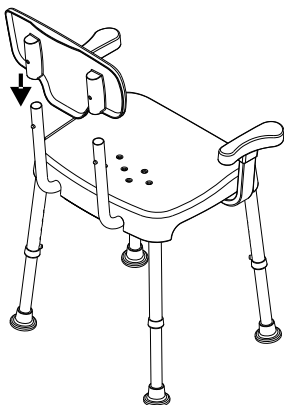

Please read this manual carefully to ensure safe usage and understanding of maintenance instructions.

Assembly Instruction

Check all parts

Insert each leg ④ into the seat.
(Caution: For secure installation, make sure the button on each leg is fully engaged to the hub on the seat.)

Step 1

Remove leg tubes from the hub by depressing push button.

Fix the two points of tubes ⑥ onto seat with parts ①(b) & ①(d) .

Step 2

Fix the middle point of hand rest tube onto back rest tube with parts ①(c) & ①(e) . Fix the outside point of hand rest tube with parts ①(b) & ①(e) .

Step 3

Install the backrest onto back tubes.

Step 4

Install the hand rest onto hand rest tube. (Caution: For secure installation, make sure the button on each hand rest tube is fully engaged to the hub on the hand rest.)