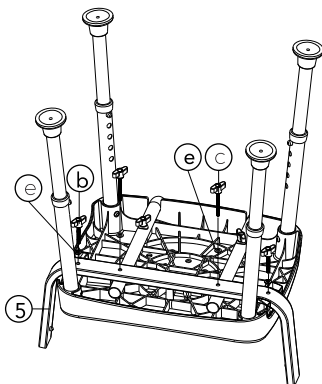

Please read this manual carefully to ensure safe usage and understanding of maintenance instructions.

Assembly Instruction

Check all parts

Insert each leg ④ into the seat.
(Caution: For secure installation, make sure the button on each leg is fully engaged to the hub on the seat.)

Step 1

Remove leg tubes from the hub by depressing push button.

Fix the two points of tubes ⑥ onto seat with parts ①(b) & ①(d) .

Step 2

Fix the middle point of hand rest tube onto back rest tube with parts ①(c) & ①(e) . Fix the outside point of hand rest tube with parts ①(b) & ①(e) .

Step 3

Install the backrest onto back tubes.

Step 4

Install the hand rest onto hand rest tube. (Caution: For secure installation, make sure the button on each hand rest tube is fully engaged to the hub on the hand rest.)