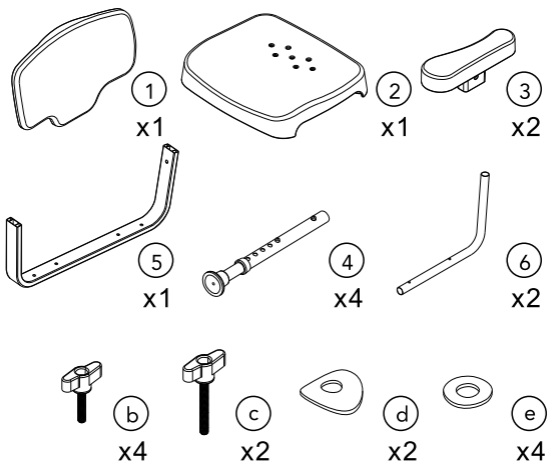

Luna Shower Chair

with arm rest

CODE M406

www.mobilita.in
TollFree : 1800 121 8485

Product Description

Weight Capacity : 227 Kg

Mobilita Shower Chair is a product of quality engineering and is manufactured to meet rigid specifications.

Please read this manual carefully to ensure safe usage and understanding of maintenance instructions.

Assembly Instruction

Check all parts

Insert each leg ④ into the seat.
(Caution: For secure installation, make sure the button on each leg is fully engaged to the hub on the seat.)

Step 1

Remove leg tubes from the hub by depressing push button.

Fix the two points of tubes ⑥ onto seat with parts ①(b) & ①(d) .

Step 2

Fix the middle point of hand rest tube onto back rest tube with parts ①(c) & ①(e) . Fix the outside point of hand rest tube with parts ①(b) & ①(e) .

Step 3

Install the backrest onto back tubes.

Step 4

Install the hand rest onto hand rest tube. (Caution: For secure installation, make sure the button on each hand rest tube is fully engaged to the hub on the hand rest.)